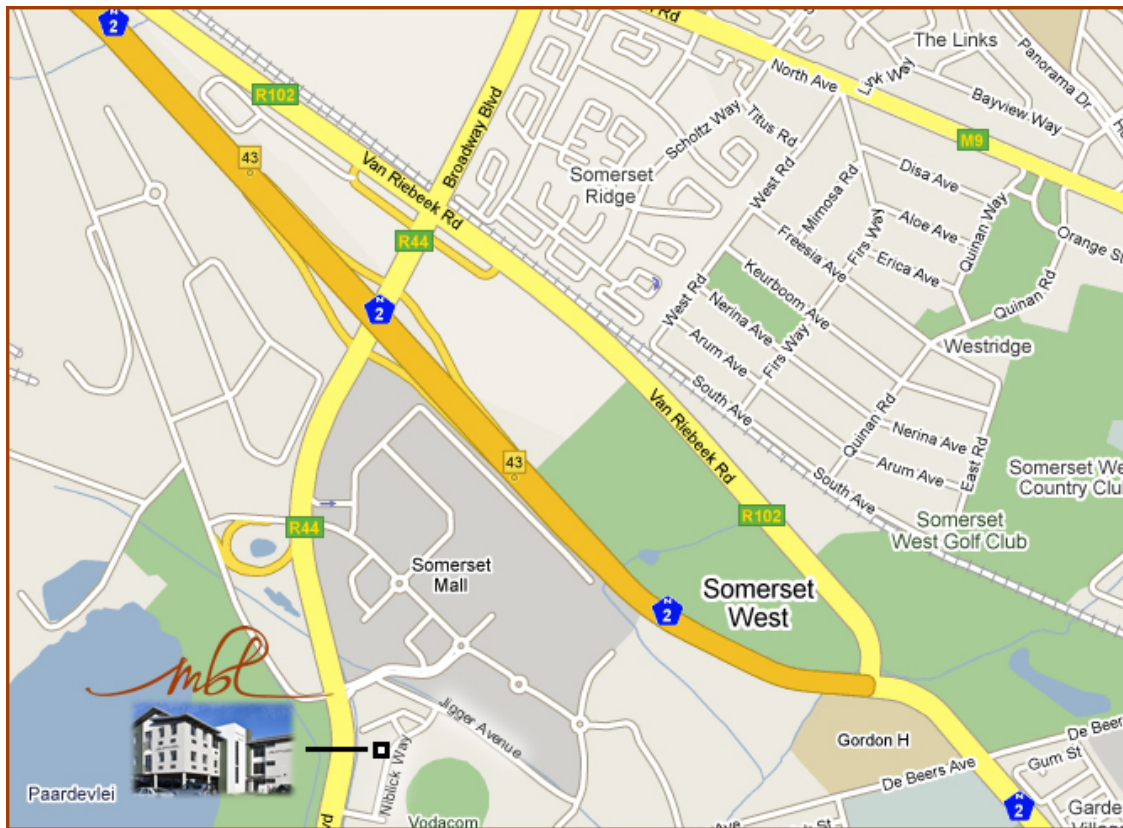

Directions & Map

Travelling on the **N2 Highway from Cape Town**, take the R44 offramp towards the Strand.

Pass the **Somerset Mall** on the left hand side. At the traffic lights (Kia Motors Showroom on the right hand side), turn left and then right (after the **Total garage**) into **Jigger Avenue**.

Then 200 metres further, turn right into **Niblick Way**.

GPS:
S 34° 05.183
E 18° 45.331

Parc du links - 9 Niblick Way
Somerset Mall - Somerset West

PO Box 711 - Somerset West - 7129
Tel : +27 (0)21 840 8000
Fax : +27 (0)21 840 8044